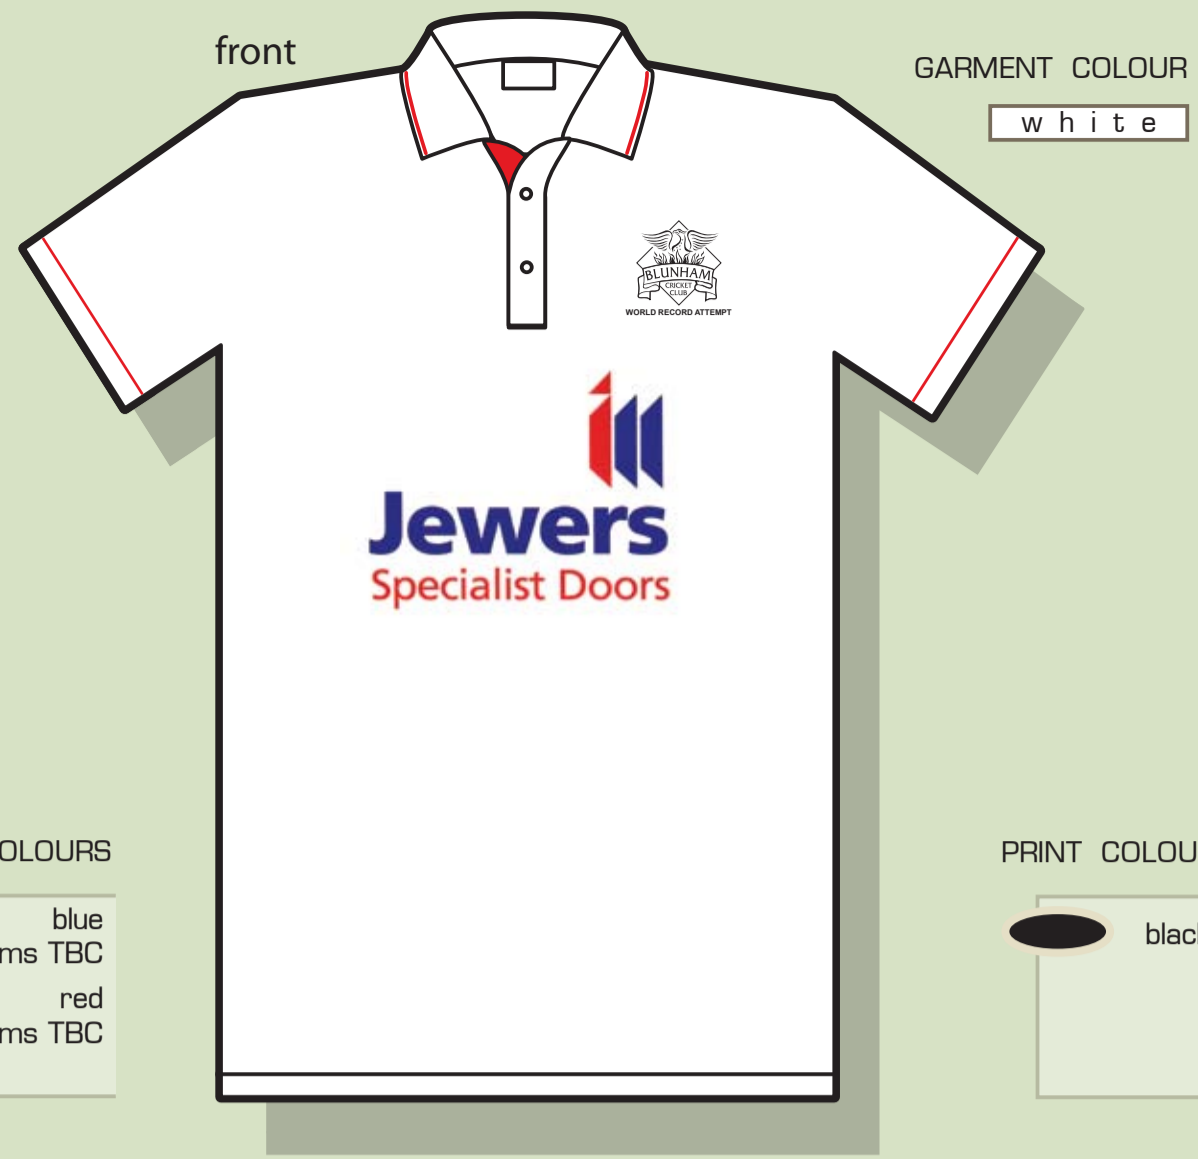

print size 275mm WIDE H.I.P

PRINT COLOURS

- blue
pms TBC
- red
pms TBC

PRINT COLOURS

- black

print size 85mm WIDE H.I.P

print size 275mm WIDE H.I.P

PRINT COLOURS

- blue
pms 2735
- grey
pms 877

PRINT COLOURS

- black

print size 85mm WIDE H.I.P

PRINT COLOURS

- white

print size 85mm WIDE H.I.P

A / W
BLUNHAM CRICKET WRA